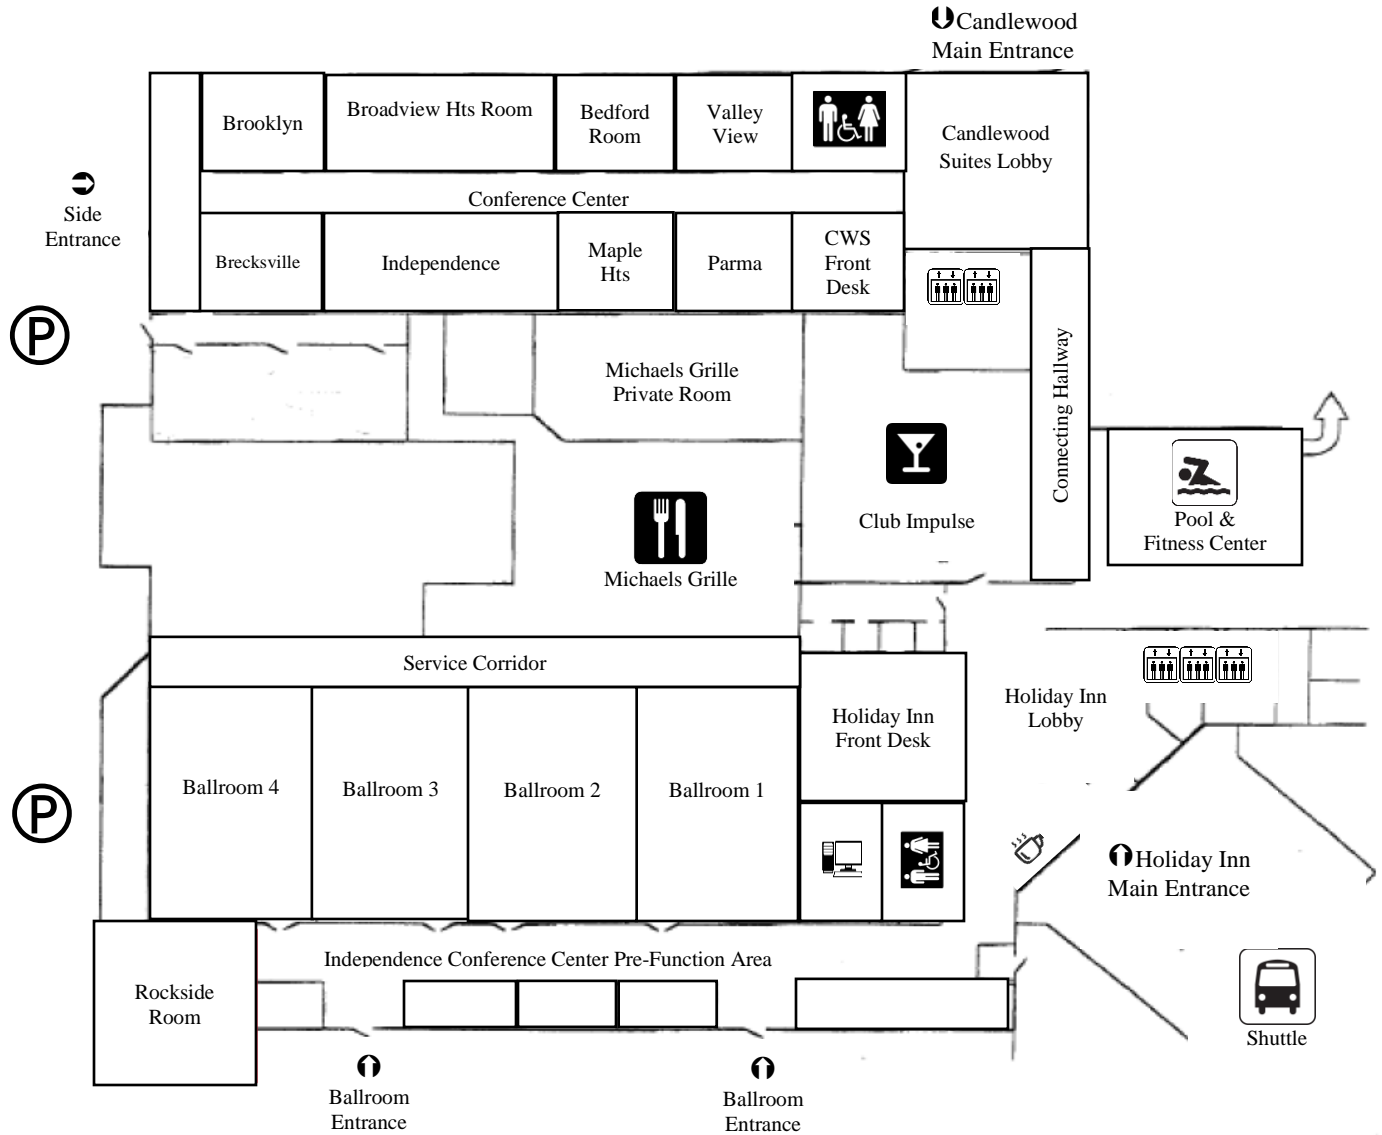

& Independence Conference Center

Room	Dimensions	Square Feet	Capacity
Grand Ballroom	60' x 150'	9,000	1,000
Pre-Function Area	15' x 150'	2,250	
Rockside	21' x 20'	420	50
Brooklyn	25' x 22'	550	50
Broadview Heights	25' x 50'	1,250	120
Bedford	25' x 22'	550	50
Valley View	25' x 22'	550	50
Brecksville	25' x 25'	625	60
Independence	25' x 50'	1,250	80
Maple Heights	25' x 25'	625	60
Parma	25' x 25'	625	60
(4) Executive Meeting Rooms	20' x 25''	500	15
Michael's Private Room	25' x 50'	1,250	120
Office	10' x 24'	240	
Business Center			